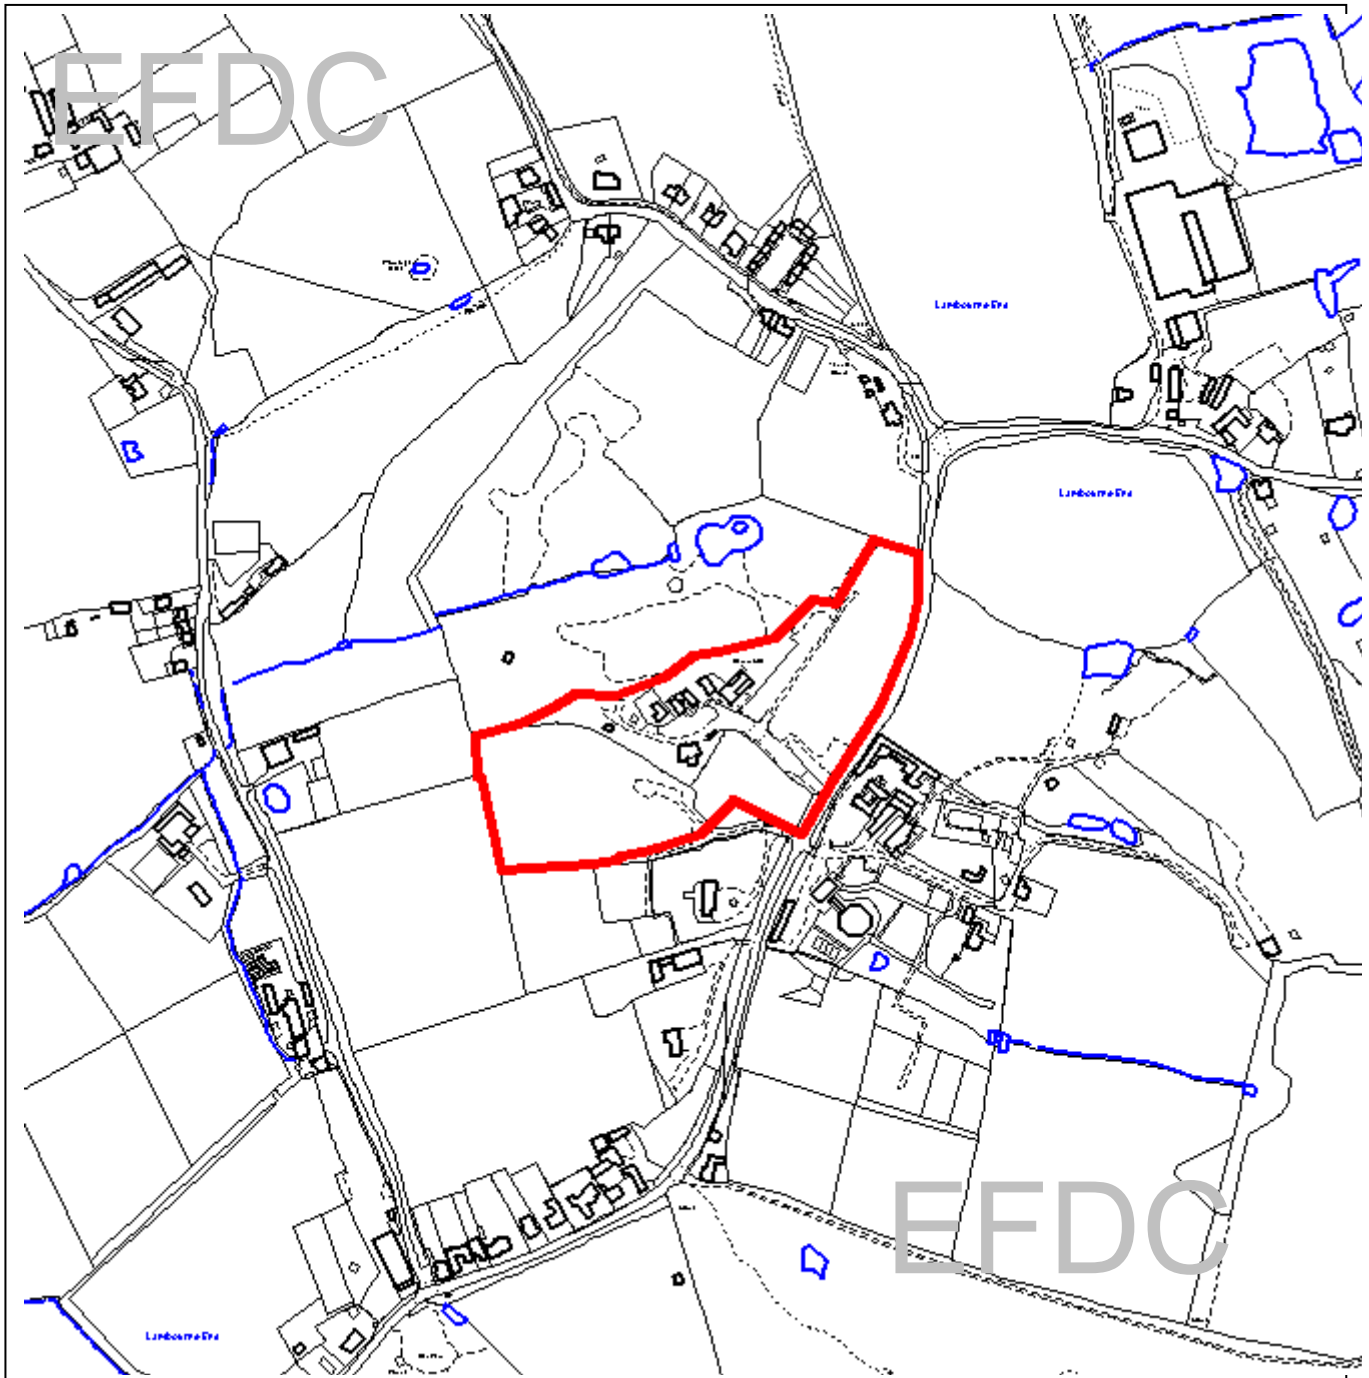

## Agenda Item Number 8

Unauthorised reproduction infringes  
Crown Copyright and may lead to  
prosecution or civil proceedings.

Contains Ordnance Survey Data. ©  
Crown Copyright 2013 EFDC License No:  
100018534

Contains Royal Mail Data. © Royal Mail  
Copyright & Database Right 2013

Application Number:	EPF/1912/16
Site Name:	Woodland Camp, Manor Road, Lambourne, RM4 1NB
Scale of Plot:	1/5000